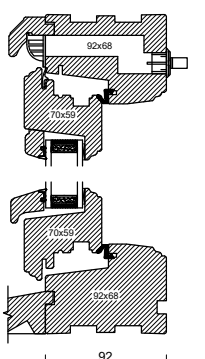

THE A-SERIES COLLECTION, STORMPROOF CASEMENT 68 MM & 92 MM FRAME

EXTERNALLY GLAZED 68 MM FRAME SECTIONS

HEAD AND SOLE

MULLION

TRANSOM

BONDED BARS

25MM BONDED BAR

40MM BONDED BAR

56MM BONDED BAR

EXTERNALLY GLAZED 92 MM FRAME SECTIONS

HEAD AND SOLE

MULLION

TRANSOM

BONDED BARS

25MM BONDED BAR

40MM BONDED BAR

56MM BONDED BAR

INTERNALLY GLAZED 68 MM FRAME SECTIONS

HEAD AND SOLE

MULLION

TRANSOM

INTERNALLY GLAZED 92 MM FRAME SECTIONS

HEAD AND SOLE

MULLION