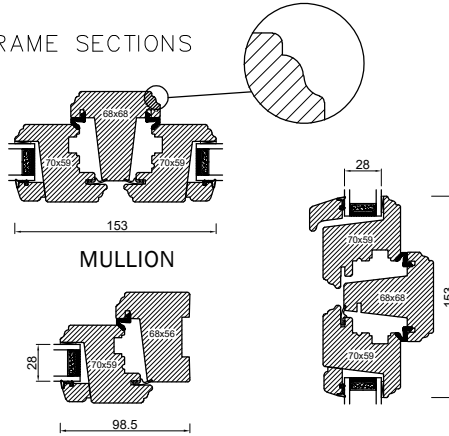

THE A-SERIES COLLECTION, STORMPROOF CASEMENT 68 MM & 92 MM FRAME

EXTERNALLY GLAZED 68 MM FRAME SECTIONS

HEAD AND SOLE

MULLION

TRANSOM

BONDED BARS

25MM BONDED BAR

40MM BONDED BAR

56MM BONDED BAR

EXTERNALLY GLAZED 92 MM FRAME SECTIONS

HEAD AND SOLE

MULLION

TRANSOM

BONDED BARS

25MM BONDED BAR

40MM BONDED BAR

56MM BONDED BAR

INTERNALLY GLAZED 68 MM FRAME SECTIONS

HEAD AND SOLE

MULLION

TRANSOM

INTERNALLY GLAZED 92 MM FRAME SECTIONS

HEAD AND SOLE

MULLION