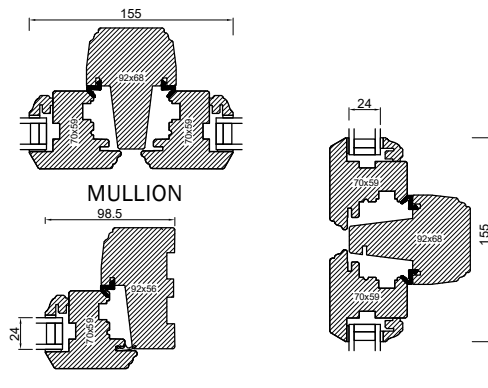

THE A-SERIES COLLECTION, STORMPROOF CASEMENT 68 MM & 92 MM FRAME

EXTERNALLY GLAZED 68 MM FRAME SECTIONS

HEAD AND SOLE

MULLION

TRANSOM

BONDED BARS

25MM BONDED BAR

40MM BONDED BAR

56MM BONDED BAR

EXTERNALLY GLAZED 92 MM FRAME SECTIONS

HEAD AND SOLE

MULLION

TRANSOM

BONDED BARS

25MM BONDED BAR

40MM BONDED BAR

56MM BONDED BAR

INTERNALLY GLAZED 68 MM FRAME SECTIONS

HEAD AND SOLE

MULLION

TRANSOM

INTERNALLY GLAZED 92 MM FRAME SECTIONS

HEAD AND SOLE

MULLION