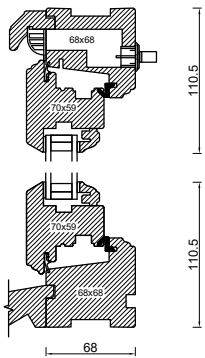

THE A-SERIES COLLECTION, STORMPROOF CASEMENT 68 MM & 92 MM FRAME

EXTERNALLY GLAZED 68 MM FRAME SECTIONS

HEAD AND SOLE

MULLION

TRANSOM

BONDED BARS

25MM BONDED BAR

40MM BONDED BAR

56MM BONDED BAR

EXTERNALLY GLAZED 92 MM FRAME SECTIONS

HEAD AND SOLE

MULLION

TRANSOM

BONDED BARS

25MM BONDED BAR

40MM BONDED BAR

56MM BONDED BAR

INTERNALLY GLAZED 68 MM FRAME SECTIONS

HEAD AND SOLE

MULLION

TRANSOM

INTERNALLY GLAZED 92 MM FRAME SECTIONS

HEAD AND SOLE

MULLION