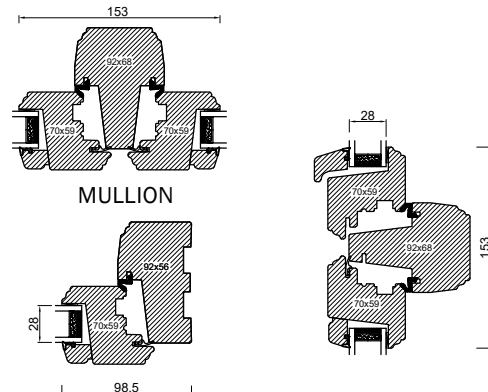

THE A-SERIES COLLECTION, STORMPROOF CASEMENT 68 MM & 92 MM FRAME

EXTERNALLY GLAZED 68 MM FRAME SECTIONS

HEAD AND SOLE

MULLION

TRANSOM

BONDED BARS

25MM BONDED BAR

40MM BONDED BAR

56MM BONDED BAR

EXTERNALLY GLAZED 92 MM FRAME SECTIONS

HEAD AND SOLE

MULLION

TRANSOM

BONDED BARS

25MM BONDED BAR

40MM BONDED BAR

56MM BONDED BAR

INTERNALLY GLAZED 68 MM FRAME SECTIONS

HEAD AND SOLE

MULLION

TRANSOM

INTERNALLY GLAZED 92 MM FRAME SECTIONS

HEAD AND SOLE

MULLION