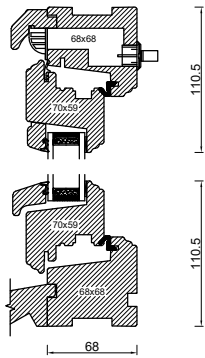

THE A-SERIES COLLECTION, STORMPROOF CASEMENT 68 MM & 92 MM FRAME

EXTERNALLY GLAZED 68 MM FRAME SECTIONS

HEAD AND SOLE

MULLION

TRANSOM

BONDED BARS

25MM BONDED BAR

40MM BONDED BAR

56MM BONDED BAR

EXTERNALLY GLAZED 92 MM FRAME SECTIONS

HEAD AND SOLE

MULLION

TRANSOM

BONDED BARS

25MM BONDED BAR

40MM BONDED BAR

56MM BONDED BAR

INTERNALLY GLAZED 68 MM FRAME SECTIONS

HEAD AND SOLE

MULLION

TRANSOM

INTERNALLY GLAZED 92 MM FRAME SECTIONS

HEAD AND SOLE

MULLION