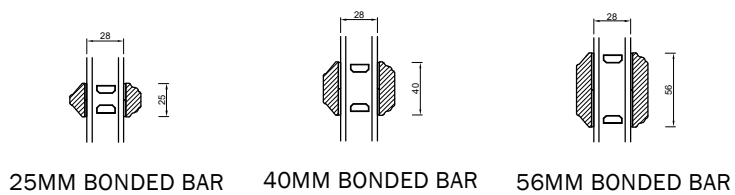

THE A-SERIES COLLECTION, FRENCH AND SINGLE DOORS

92 MM FRENCH DOOR OPEN OUT

HEAD

SOLE

JAMBS

92 MM FRENCH DOOR OPEN IN

HEAD AND SOLE

SOLE

JAMBS

92 MM SINGLE DOOR OPEN OUT

HEAD AND SOLE

SOLE

JAMBS

MID RAIL

92 MM SINGLE DOOR OPEN IN

HEAD AND SOLE

SOLE

JAMBS

MID RAIL

BONDED BARS

25MM BONDED BAR

40MM BONDED BAR

56MM BONDED BAR