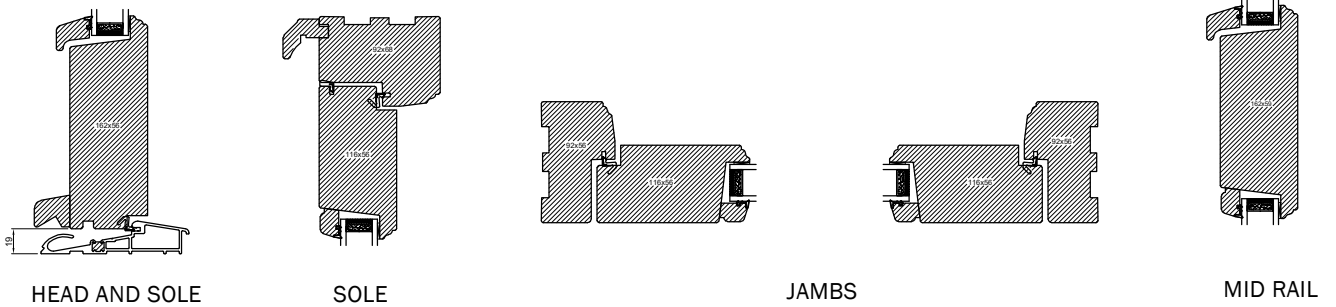

THE A-SERIES COLLECTION, FRENCH AND SINGLE DOORS

92 MM FRENCH DOOR OPEN OUT

HEAD

SOLE

JAMBS

92 MM FRENCH DOOR OPEN IN

HEAD AND SOLE

SOLE

JAMBS

92 MM SINGLE DOOR OPEN OUT

HEAD AND SOLE

SOLE

JAMBS

MID RAIL

92 MM SINGLE DOOR OPEN IN

HEAD AND SOLE