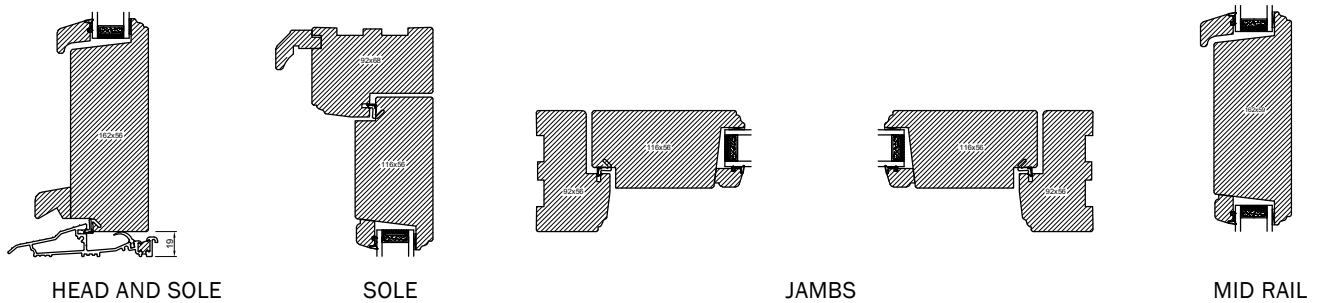

JAMBS

92 MM SINGLE DOOR OPEN OUT

HEAD AND SOLE

SOLE

JAMBS

MID RAIL

92 MM SINGLE DOOR OPEN IN

HEAD AND SOLE