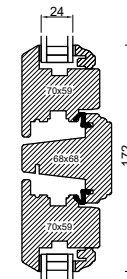

THE A-SERIES COLLECTION, FLUSH CASEMENT 68 MM & 92 MM FRAME

EXTERNALLY GLAZED 68 MM FRAME SECTIONS

HEAD AND SOLE

MULLION

JAMB

TRANSOM

BONDED BARS

25MM BONDED BAR

40MM BONDED BAR

56MM BONDED BAR

EXTERNALLY GLAZED 92 MM FRAME SECTIONS

HEAD AND SOLE

MULLION

JAMB

TRANSOM

INTERNALLY GLAZED 68 MM FRAME SECTIONS

HEAD AND SOLE

MULLION

JAMB

TRANSOM

BONDED BARS

25MM BONDED BAR

40MM BONDED BAR

56MM BONDED BAR

INTERNALLY GLAZED 92 MM FRAME SECTIONS

HEAD AND SOLE

MULLION

JAMB

TRANSOM