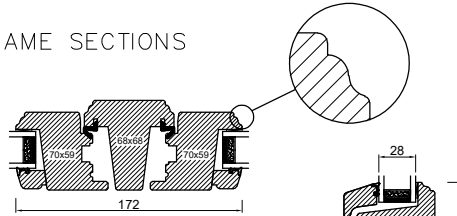

THE A-SERIES COLLECTION, FLUSH CASEMENT 68 MM & 92 MM FRAME

EXTERNALLY GLAZED 68 MM FRAME SECTIONS

HEAD AND SOLE

MULLION

JAMB

TRANSOM

BONDED BARS

25MM BONDED BAR

40MM BONDED BAR

56MM BONDED BAR

EXTERNALLY GLAZED 92 MM FRAME SECTIONS

HEAD AND SOLE

MULLION

JAMB

TRANSOM

INTERNALLY GLAZED 68 MM FRAME SECTIONS

HEAD AND SOLE

MULLION

JAMB

TRANSOM

BONDED BARS

25MM BONDED BAR

40MM BONDED BAR

56MM BONDED BAR

INTERNALLY GLAZED 92 MM FRAME SECTIONS

HEAD AND SOLE

MULLION

JAMB

TRANSOM