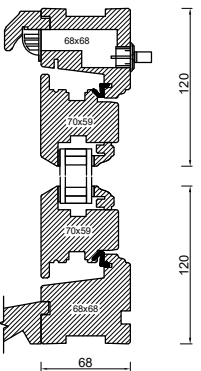

THE A-SERIES COLLECTION, FLUSH CASEMENT 68 MM & 92 MM FRAME

EXTERNALLY GLAZED 68 MM FRAME SECTIONS

HEAD AND SOLE

MULLION

JAMB

TRANSOM

BONDED BARS

25MM BONDED BAR

40MM BONDED BAR

56MM BONDED BAR

EXTERNALLY GLAZED 92 MM FRAME SECTIONS

HEAD AND SOLE

MULLION

JAMB

TRANSOM

INTERNALLY GLAZED 68 MM FRAME SECTIONS

HEAD AND SOLE

MULLION

JAMB

TRANSOM

BONDED BARS

25MM BONDED BAR

40MM BONDED BAR

56MM BONDED BAR

INTERNALLY GLAZED 92 MM FRAME SECTIONS

HEAD AND SOLE

MULLION

JAMB

TRANSOM