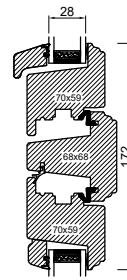

THE A-SERIES COLLECTION, FLUSH CASEMENT 68 MM & 92 MM FRAME

EXTERNALLY GLAZED 68 MM FRAME SECTIONS

HEAD AND SOLE

MULLION

JAMB

TRANSOM

BONDED BARS

25MM BONDED BAR

40MM BONDED BAR

56MM BONDED BAR

EXTERNALLY GLAZED 92 MM FRAME SECTIONS

HEAD AND SOLE

MULLION

JAMB

TRANSOM

INTERNALLY GLAZED 68 MM FRAME SECTIONS

HEAD AND SOLE

MULLION

JAMB

TRANSOM

BONDED BARS

25MM BONDED BAR

40MM BONDED BAR

56MM BONDED BAR

INTERNALLY GLAZED 92 MM FRAME SECTIONS

HEAD AND SOLE

MULLION

JAMB

TRANSOM