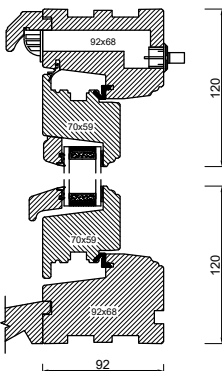

THE A-SERIES COLLECTION, FLUSH CASEMENT 68 MM & 92 MM FRAME

EXTERNALLY GLAZED 68 MM FRAME SECTIONS

HEAD AND SOLE

MULLION

JAMB

TRANSOM

BONDED BARS

25MM BONDED BAR

40MM BONDED BAR

56MM BONDED BAR

EXTERNALLY GLAZED 92 MM FRAME SECTIONS

HEAD AND SOLE

MULLION

JAMB

TRANSOM

INTERNALLY GLAZED 68 MM FRAME SECTIONS

HEAD AND SOLE

MULLION

JAMB

TRANSOM

BONDED BARS

25MM BONDED BAR

40MM BONDED BAR

56MM BONDED BAR

INTERNALLY GLAZED 92 MM FRAME SECTIONS

HEAD AND SOLE

MULLION

JAMB

TRANSOM