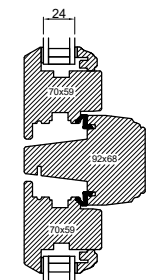

THE A-SERIES COLLECTION, FLUSH CASEMENT 68 MM & 92 MM FRAME

EXTERNALLY GLAZED 68 MM FRAME SECTIONS

HEAD AND SOLE

MULLION

JAMB

TRANSOM

BONDED BARS

25MM BONDED BAR

40MM BONDED BAR

56MM BONDED BAR

EXTERNALLY GLAZED 92 MM FRAME SECTIONS

HEAD AND SOLE

MULLION

JAMB

TRANSOM

INTERNALLY GLAZED 68 MM FRAME SECTIONS

HEAD AND SOLE

MULLION

JAMB

TRANSOM

BONDED BARS

25MM BONDED BAR

40MM BONDED BAR

56MM BONDED BAR

INTERNALLY GLAZED 92 MM FRAME SECTIONS

HEAD AND SOLE

MULLION

JAMB

TRANSOM