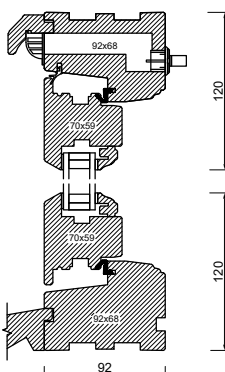

THE A-SERIES COLLECTION, FLUSH CASEMENT 68 MM & 92 MM FRAME

EXTERNALLY GLAZED 68 MM FRAME SECTIONS

HEAD AND SOLE

MULLION

JAMB

TRANSOM

BONDED BARS

25MM BONDED BAR

40MM BONDED BAR

56MM BONDED BAR

EXTERNALLY GLAZED 92 MM FRAME SECTIONS

HEAD AND SOLE

MULLION

JAMB

TRANSOM

INTERNALLY GLAZED 68 MM FRAME SECTIONS

HEAD AND SOLE

MULLION

JAMB

TRANSOM

BONDED BARS

25MM BONDED BAR

40MM BONDED BAR

56MM BONDED BAR

INTERNALLY GLAZED 92 MM FRAME SECTIONS

HEAD AND SOLE

MULLION

JAMB

TRANSOM