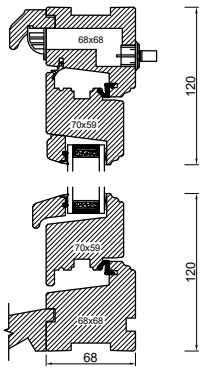

THE A-SERIES COLLECTION, FLUSH CASEMENT 68 MM & 92 MM FRAME

EXTERNALLY GLAZED 68 MM FRAME SECTIONS

HEAD AND SOLE

MULLION

JAMB

TRANSOM

BONDED BARS

25MM BONDED BAR

40MM BONDED BAR

56MM BONDED BAR

EXTERNALLY GLAZED 92 MM FRAME SECTIONS

HEAD AND SOLE

MULLION

JAMB

TRANSOM

INTERNALLY GLAZED 68 MM FRAME SECTIONS

HEAD AND SOLE

MULLION

JAMB

TRANSOM

BONDED BARS

25MM BONDED BAR

40MM BONDED BAR

56MM BONDED BAR

INTERNALLY GLAZED 92 MM FRAME SECTIONS

HEAD AND SOLE

MULLION

JAMB

TRANSOM