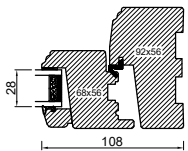

40MM BONDED BAR

56MM BONDED BAR

EXTERNALLY GLAZED 92 MM FRAME SECTIONS

HEAD AND SOLE

MULLION

JAMB

TRANSOM

INTERNALLY GLAZED 68 MM FRAME SECTIONS

HEAD AND SOLE

MULLION

JAMB

TRANSOM

BONDED BARS

25MM BONDED BAR

40MM BONDED BAR

56MM BONDED BAR

INTERNALLY GLAZED 92 MM FRAME SECTIONS

HEAD AND SOLE

MULLION

JAMB

TRANSOM