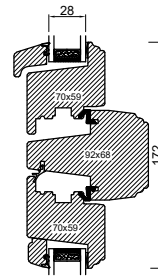

THE A-SERIES COLLECTION, FLUSH CASEMENT 68 MM & 92 MM FRAME

EXTERNALLY GLAZED 68 MM FRAME SECTIONS

HEAD AND SOLE

MULLION

JAMB

TRANSOM

BONDED BARS

25MM BONDED BAR

40MM BONDED BAR

56MM BONDED BAR

EXTERNALLY GLAZED 92 MM FRAME SECTIONS

HEAD AND SOLE

MULLION

JAMB

TRANSOM

INTERNALLY GLAZED 68 MM FRAME SECTIONS

HEAD AND SOLE

MULLION

JAMB

TRANSOM

BONDED BARS

25MM BONDED BAR

40MM BONDED BAR

56MM BONDED BAR

INTERNALLY GLAZED 92 MM FRAME SECTIONS

HEAD AND SOLE

MULLION

JAMB

TRANSOM