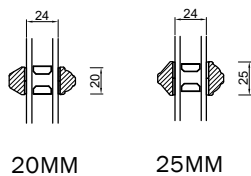

THE 1811 SLIDING SASH COLLECTION, SPIRAL BALANCE

160MM SPIRAL BALANCE INTERNAL GLAZED

160MM SPIRAL BALANCE/MOULDED FRAME PROFILE INTERNAL GLAZED

160MM SPIRAL BALANCE EXTERNAL GLAZED

160MM SPIRAL BALANCE/MOULDED FRAME PROFILE EXTERNAL GLAZED

OVOLO BONDED BARS

LAMBS TONGUE BONDED BARS