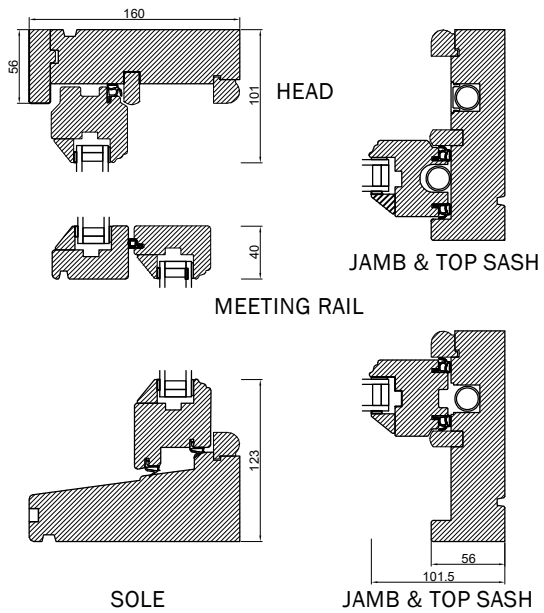

THE 1811 SLIDING SASH COLLECTION, SPIRAL BALANCE

160MM SPIRAL BALANCE INTERNAL GLAZED

160MM SPIRAL BALANCE/MOULDED FRAME PROFILE INTERNAL GLAZED

160MM SPIRAL BALANCE EXTERNAL GLAZED

160MM SPIRAL BALANCE/MOULDED FRAME PROFILE EXTERNAL GLAZED

OVOLO BONDED BARS

LAMBS TONGUE BONDED BARS