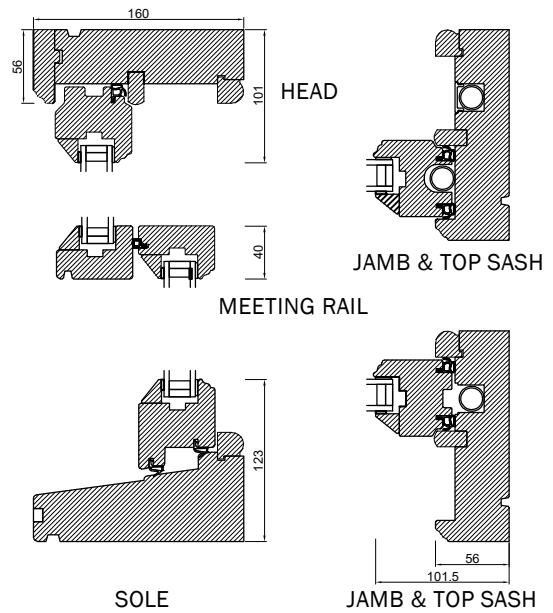

THE 1811 SLIDING SASH COLLECTION, SPIRAL BALANCE

160MM SPIRAL BALANCE INTERNAL GLAZED

160MM SPIRAL BALANCE/MOULDED FRAME PROFILE INTERNAL GLAZED

160MM SPIRAL BALANCE EXTERNAL GLAZED

160MM SPIRAL BALANCE/MOULDED FRAME PROFILE EXTERNAL GLAZED

OVOLO BONDED BARS

LAMBS TONGUE BONDED BARS