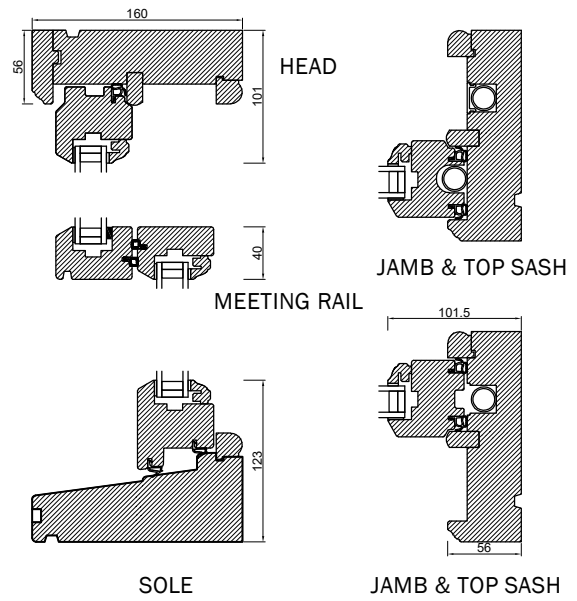

THE 1811 SLIDING SASH COLLECTION, SPIRAL BALANCE

160MM SPIRAL BALANCE INTERNAL GLAZED

160MM SPIRAL BALANCE/MOULDED FRAME PROFILE INTERNAL GLAZED

160MM SPIRAL BALANCE EXTERNAL GLAZED

160MM SPIRAL BALANCE/MOULDED FRAME PROFILE EXTERNAL GLAZED

OVOLO BONDED BARS

LAMBS TONGUE BONDED BARS