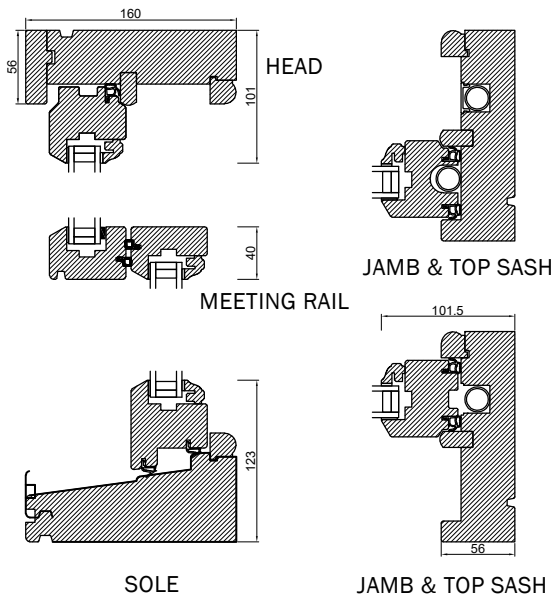

THE 1811 SLIDING SASH COLLECTION, SPIRAL BALANCE

160MM SPIRAL BALANCE INTERNAL GLAZED

160MM SPIRAL BALANCE/MOULDED FRAME PROFILE INTERNAL GLAZED

160MM SPIRAL BALANCE EXTERNAL GLAZED

160MM SPIRAL BALANCE/MOULDED FRAME PROFILE EXTERNAL GLAZED

OVOLO BONDED BARS

LAMBS TONGUE BONDED BARS