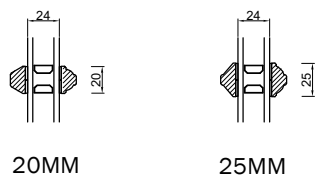

THE 1811 SLIDING SASH COLLECTION, CORDS & WEIGHTS

95MM BOX INTERNAL GLAZED

80MM BOX INTERNAL GLAZED

95MM BOX EXTERNAL GLAZED

80MM BOX EXTERNAL GLAZED

OVOLO BONDED BARS

LAMBS TONGUE BONDED BARS