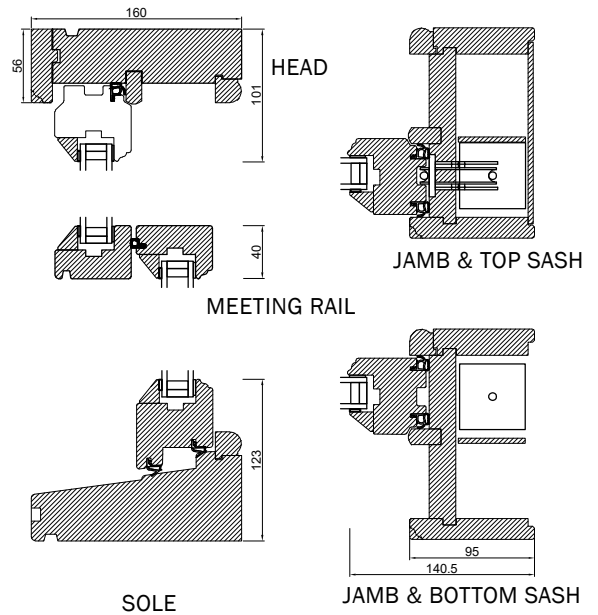

THE 1811 SLIDING SASH COLLECTION, CORDS & WEIGHTS

95MM BOX INTERNAL GLAZED

80MM BOX INTERNAL GLAZED

95MM BOX EXTERNAL GLAZED

80MM BOX EXTERNAL GLAZED

OVOLO BONDED BARS

LAMBS TONGUE BONDED BARS