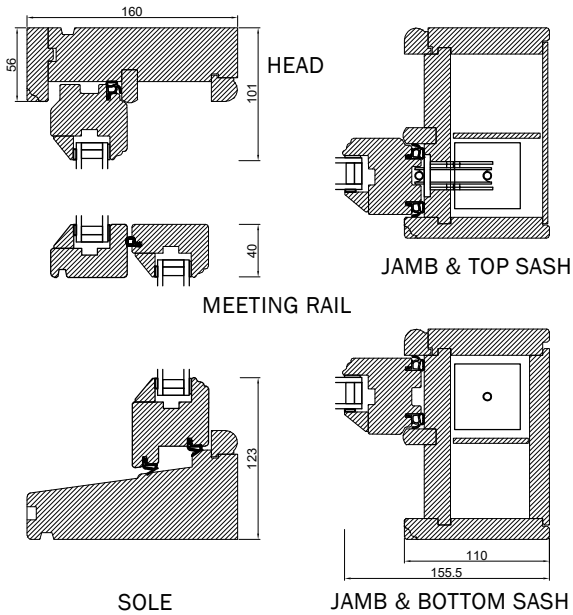

THE 1811 SLIDING SASH COLLECTION, CORDS & WEIGHTS

95MM BOX INTERNAL GLAZED

80MM BOX INTERNAL GLAZED

95MM BOX EXTERNAL GLAZED

80MM BOX EXTERNAL GLAZED

OVOLO BONDED BARS

LAMBS TONGUE BONDED BARS