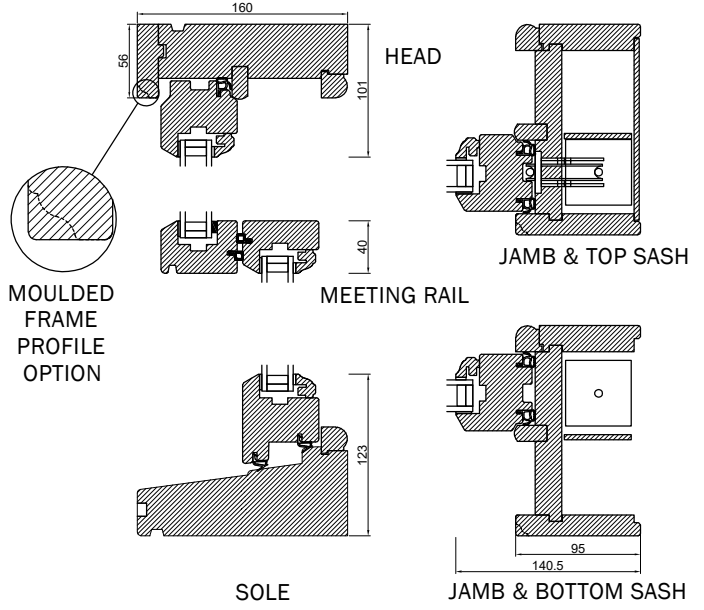

THE 1811 SLIDING SASH COLLECTION, CORDS & WEIGHTS

95MM BOX INTERNAL GLAZED

80MM BOX INTERNAL GLAZED

95MM BOX EXTERNAL GLAZED

80MM BOX EXTERNAL GLAZED

OVOLO BONDED BARS

LAMBS TONGUE BONDED BARS