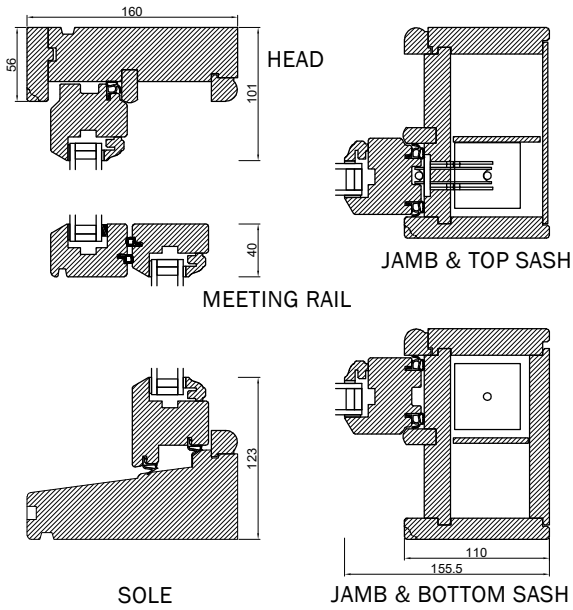

THE 1811 SLIDING SASH COLLECTION, CORDS & WEIGHTS

95MM BOX INTERNAL GLAZED

80MM BOX INTERNAL GLAZED

95MM BOX EXTERNAL GLAZED

80MM BOX EXTERNAL GLAZED

OVOLO BONDED BARS

LAMBS TONGUE BONDED BARS