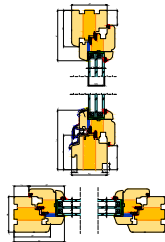

Thermo

Allan Brothers IV68 Thermo Range - 80mm Frame