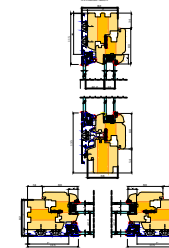

Timber

Timber Alu

Timber Alu + 1

Style

Allan Brothers IV68 Style Range - 68mm Frame