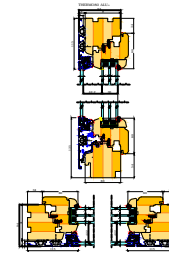

Thermo

Allan Brothers IV68 Thermo Range - 80mm Frame