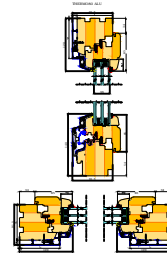

Thermo

Allan Brothers IV68 Thermo Range - 80mm Frame